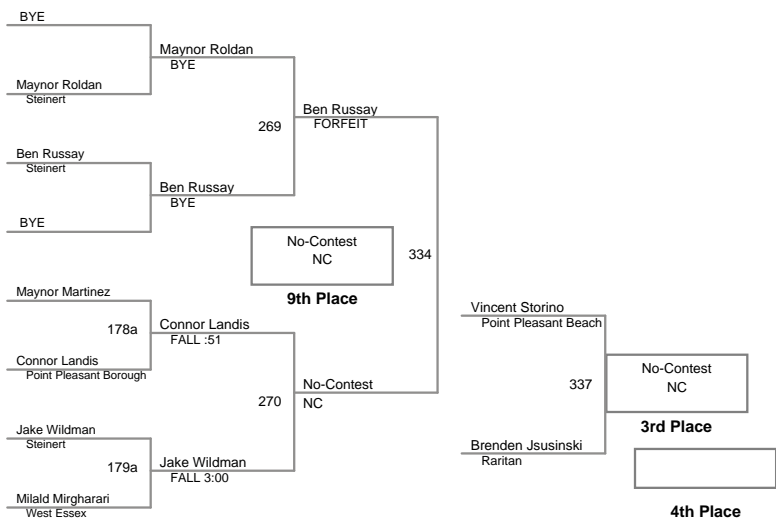

Lions Pride
JRV

113 Lbs

Lions Pride
JRV

120 Lbs

Lions Pride
JRV

132 Lbs

Lions Pride
JRV

145A Lbs

Lions Pride
JRV

145B Lbs

Lions Pride
JRV

152 Lbs

Lions Pride
JRV

160 Lbs

Lions Pride
JRV

170 Lbs

Lions Pride
JRV

182 Lbs

Lions Pride
JRV

195 Lbs

Lions Pride
JRV

220 Lbs

285 Lbs