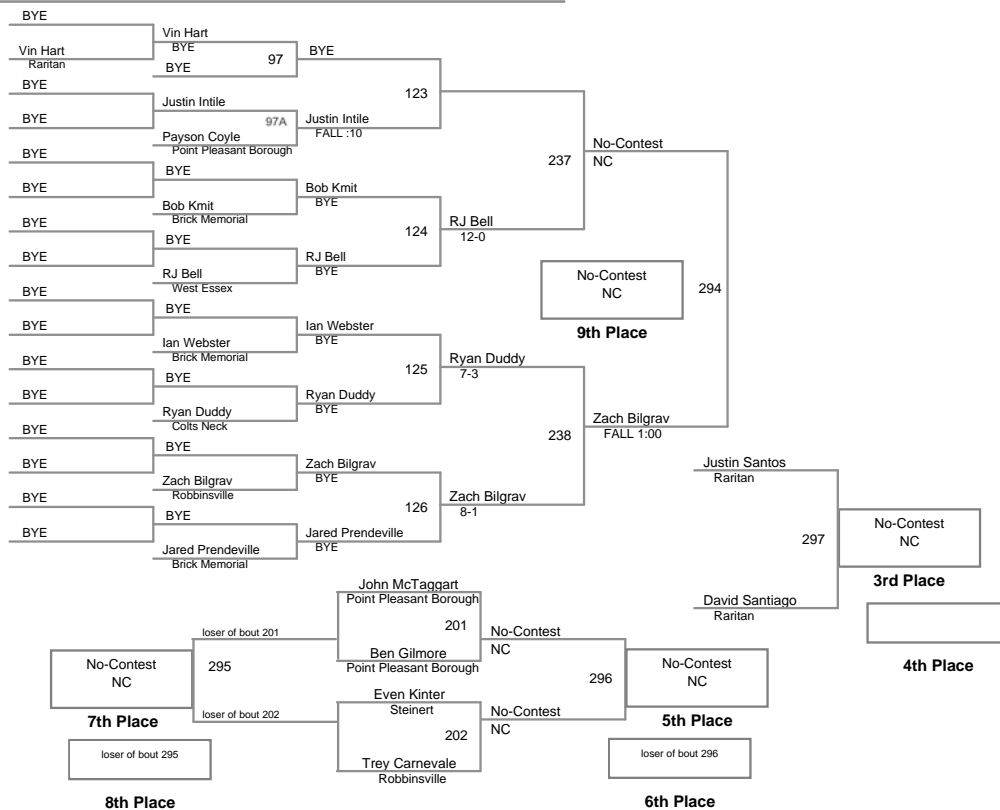

Lions Pride
JRV

113 Lbs

Lions Pride
JRV

120 Lbs

Lions Pride
JRV

132 Lbs

Lions Pride
JRV

145A Lbs

Lions Pride
JRV

145B Lbs

Lions Pride
JRV

152 Lbs

Lions Pride
JRV

160 Lbs

Lions Pride
JRV

170 Lbs

Lions Pride
JRV

182 Lbs

Lions Pride
JRV

195 Lbs

Lions Pride
JRV

220 Lbs

285 Lbs