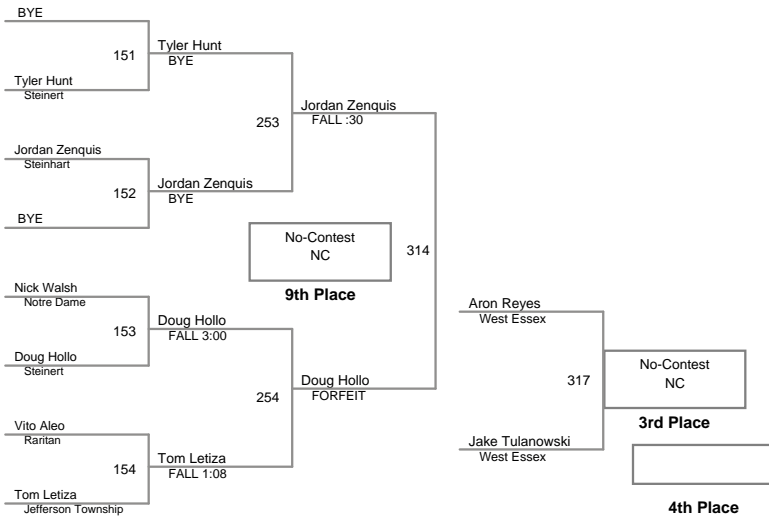

Lions Pride
JRV

113 Lbs

Lions Pride
JRV

120 Lbs

Lions Pride
JRV

132 Lbs

Lions Pride
JRV

145A Lbs

Lions Pride
JRV

145B Lbs

Lions Pride
JRV

152 Lbs

Lions Pride
JRV

160 Lbs

Lions Pride
JRV

170 Lbs

Lions Pride
JRV

182 Lbs

Lions Pride
JRV

195 Lbs

Lions Pride
JRV

220 Lbs

285 Lbs