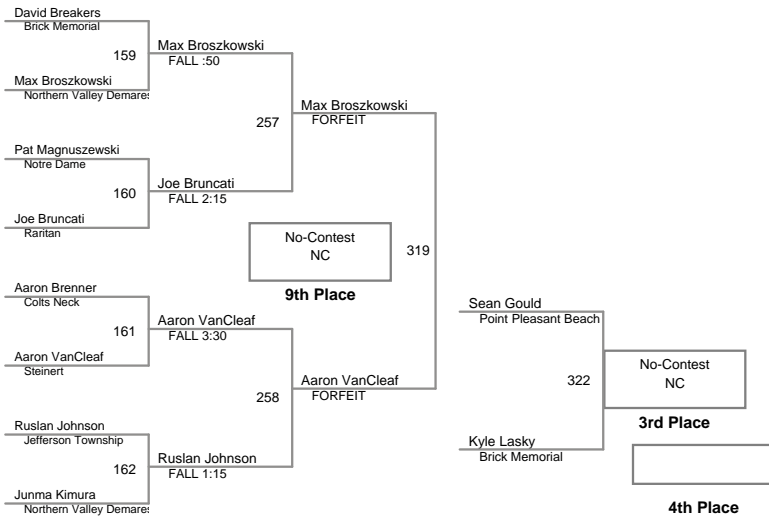

Lions Pride
JRV

113 Lbs

Lions Pride
JRV

120 Lbs

Lions Pride
JRV

132 Lbs

Lions Pride
JRV

145A Lbs

Lions Pride
JRV

145B Lbs

Lions Pride
JRV

152 Lbs

Lions Pride
JRV

160 Lbs

Lions Pride
JRV

170 Lbs

Lions Pride
JRV

182 Lbs

Lions Pride
JRV

195 Lbs

Lions Pride
JRV

220 Lbs

285 Lbs