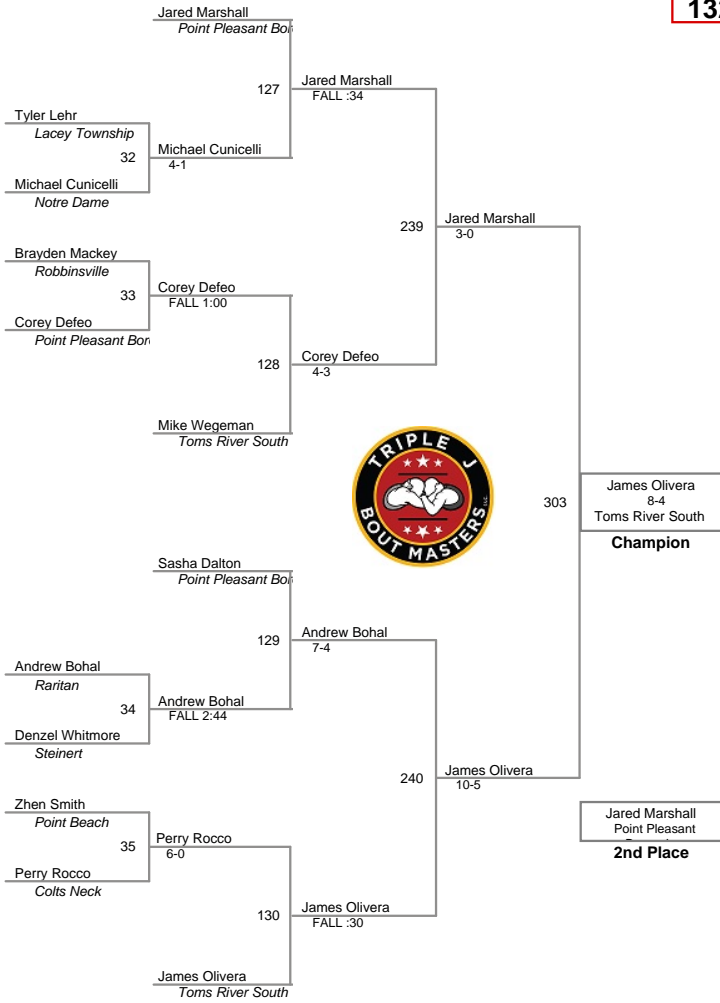

Lions Pride
JRV

113 Lbs

Lions Pride
JRV

120 Lbs

Lions Pride
JRV

132 Lbs

Lions Pride
JRV

145A Lbs

Lions Pride
JRV

145B Lbs

Lions Pride
JRV

152 Lbs

Lions Pride
JRV

160 Lbs

Lions Pride
JRV

170 Lbs

Lions Pride
JRV

182 Lbs

Lions Pride
JRV

195 Lbs

Lions Pride
JRV

220 Lbs

285 Lbs