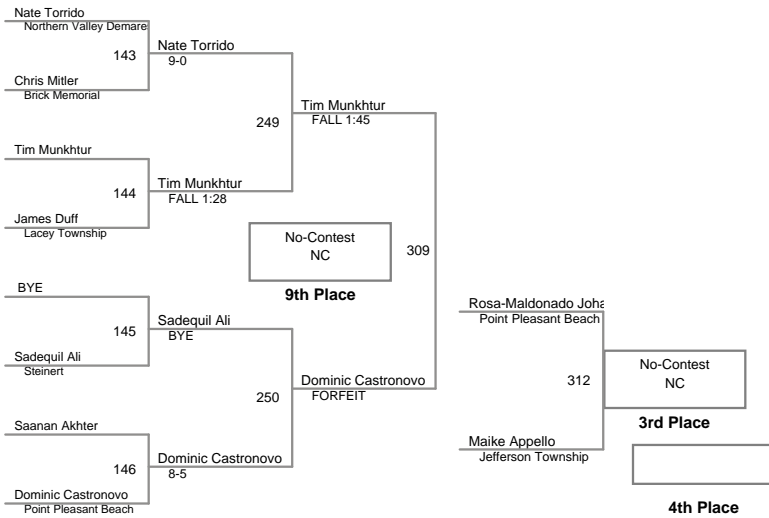

Lions Pride
JRV

113 Lbs

Lions Pride
JRV

120 Lbs

Lions Pride
JRV

132 Lbs

Lions Pride
JRV

145A Lbs

Lions Pride
JRV

145B Lbs

Lions Pride
JRV

152 Lbs

Lions Pride
JRV

160 Lbs

Lions Pride
JRV

170 Lbs

Lions Pride
JRV

182 Lbs

Lions Pride
JRV

195 Lbs

Lions Pride
JRV

220 Lbs

285 Lbs