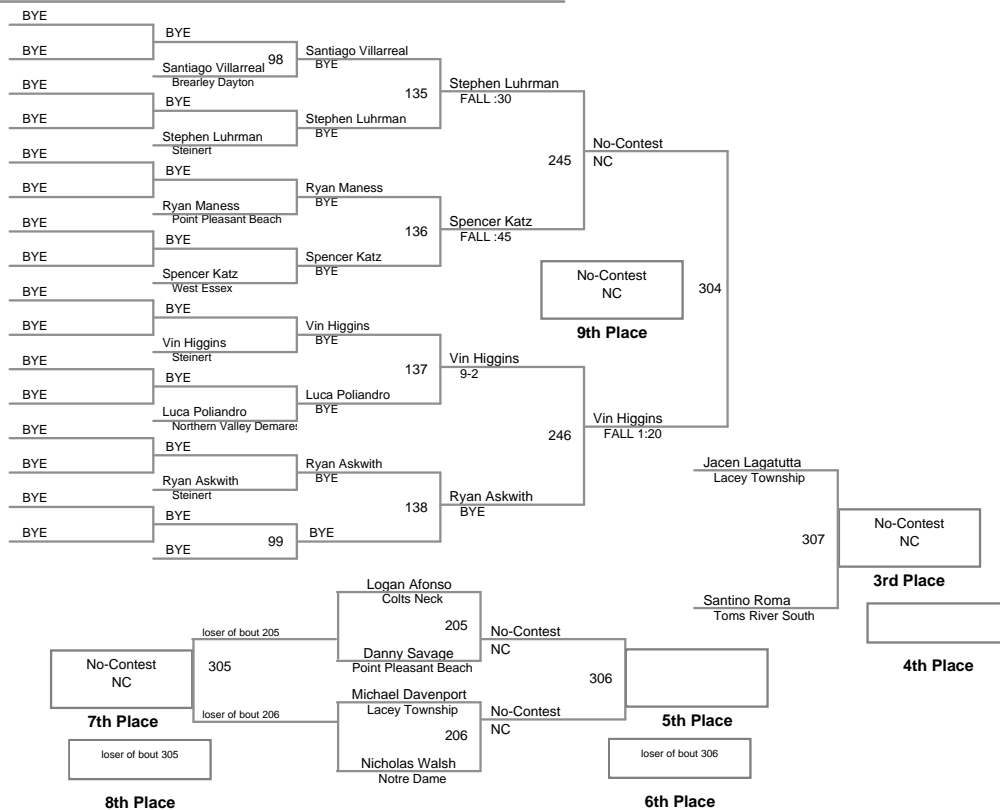

Lions Pride
JRV

113 Lbs

Lions Pride
JRV

120 Lbs

Lions Pride
JRV

132 Lbs

Lions Pride
JRV

145A Lbs

Lions Pride
JRV

145B Lbs

Lions Pride
JRV

152 Lbs

Lions Pride
JRV

160 Lbs

Lions Pride
JRV

170 Lbs

Lions Pride
JRV

182 Lbs

Lions Pride
JRV

195 Lbs

Lions Pride
JRV

220 Lbs

285 Lbs