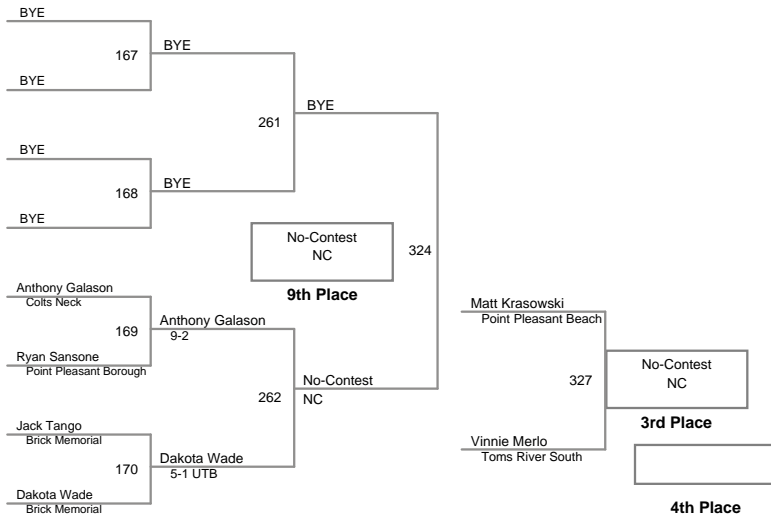

Lions Pride
JRV

113 Lbs

Lions Pride
JRV

120 Lbs

Lions Pride
JRV

132 Lbs

Lions Pride
JRV

145A Lbs

Lions Pride
JRV

145B Lbs

Lions Pride
JRV

152 Lbs

Lions Pride
JRV

160 Lbs

Lions Pride
JRV

170 Lbs

Lions Pride
JRV

182 Lbs

Lions Pride
JRV

195 Lbs

Lions Pride
JRV

220 Lbs

285 Lbs